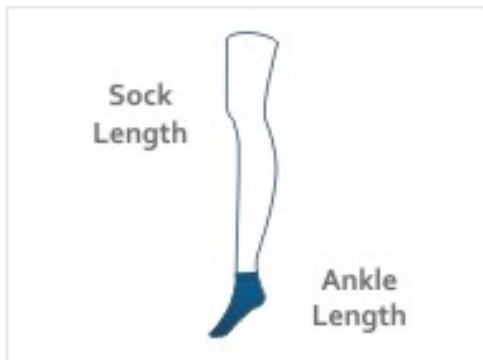

TRANSPARENT SOCKS