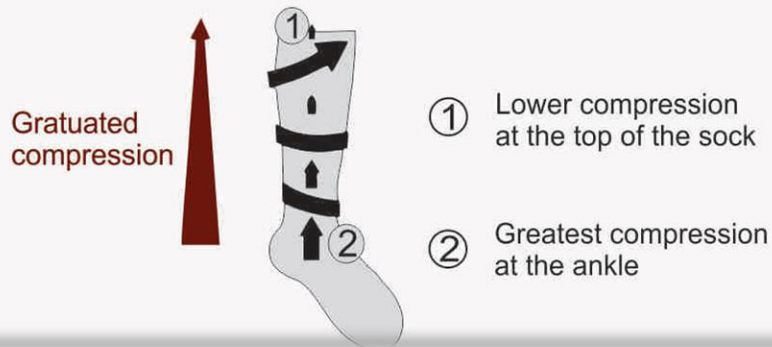

WORKWEAR SOCK

Reinforced Heel
and Toe

Comfortable Aerobic
Stretch Welt

Special Yarn Technology
in Foot, Durable & Wicks
Away Moisture

Soft Seam for
All Day Comfort

- **Anti-Bacterial Finish**
- **Padded Blister Protection**
- **Cushioned Terry Loop Throughout**

COMPRESSION/ FLIGHT SOCK

MEN COMPRESSION SOCKS

Improves blood flow in your feet by gently squeezing your legs to move blood upwards

COMPRESSION SOCKS

SIZE
6-10
1 PAIR
MEN

RECOMMENDED FOR

BOOST
CIRCULATION

REDUCES
SWELLING