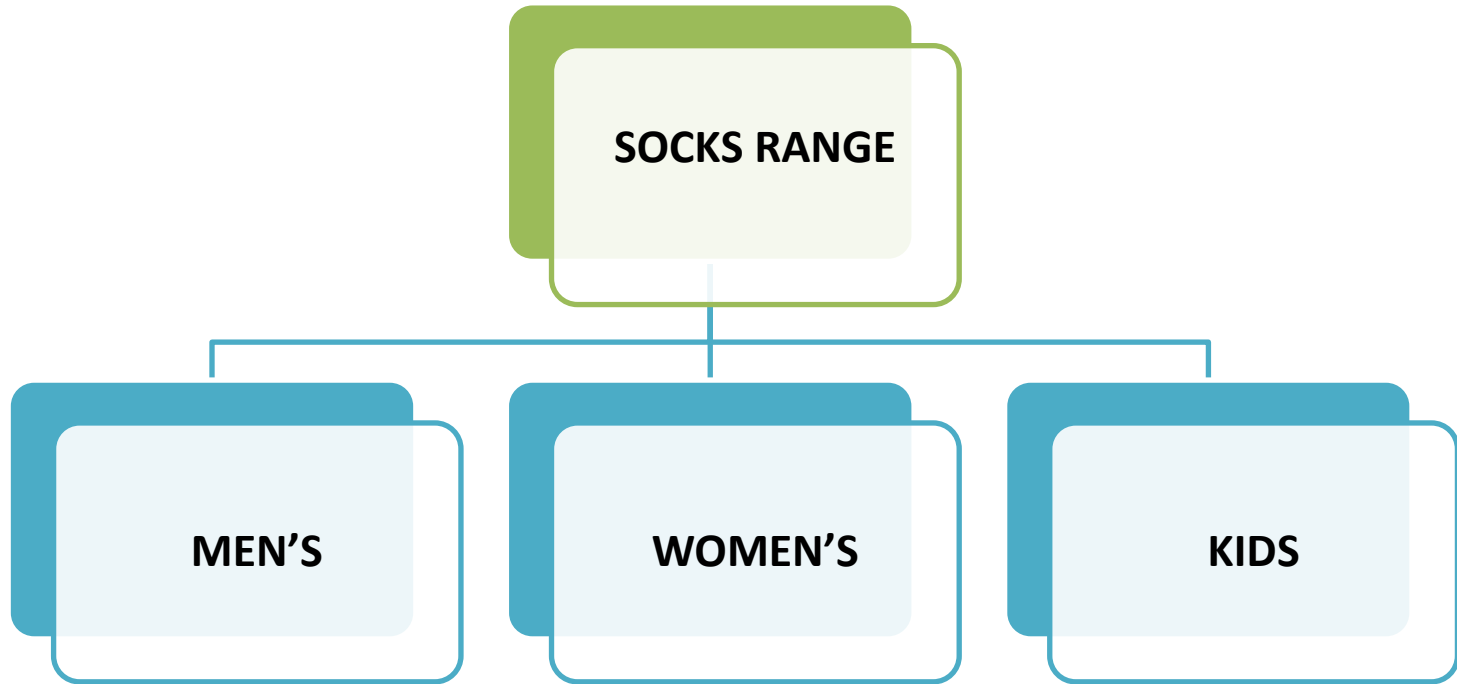

PRODUCT RANGE

|| FOOTLETS || SECRET SOCKS || ANKLE SOCKS || CREW LENGTH

MEN'S RANGE

FOOTLETS

ANKLE SOCKS

Sock Thickness

Extra Fine

Heavy

Sock Length

Ankle Length

SPORTS ANKLE SOCKS

Sock Length

Ankle Length

CREW SOCKS

DIABETIC SOCK

PERFORMANCE SOCK

WORKWEAR SOCK

Reinforced Heel
and Toe

Comfortable Aerobic
Stretch Welt

Special Yarn Technology
in Foot, Durable & Wicks
Away Moisture

Soft Seam for
All Day Comfort

- **Anti-Bacterial Finish**
- **Padded Blister Protection**
- **Cushioned Terry Loop Throughout**